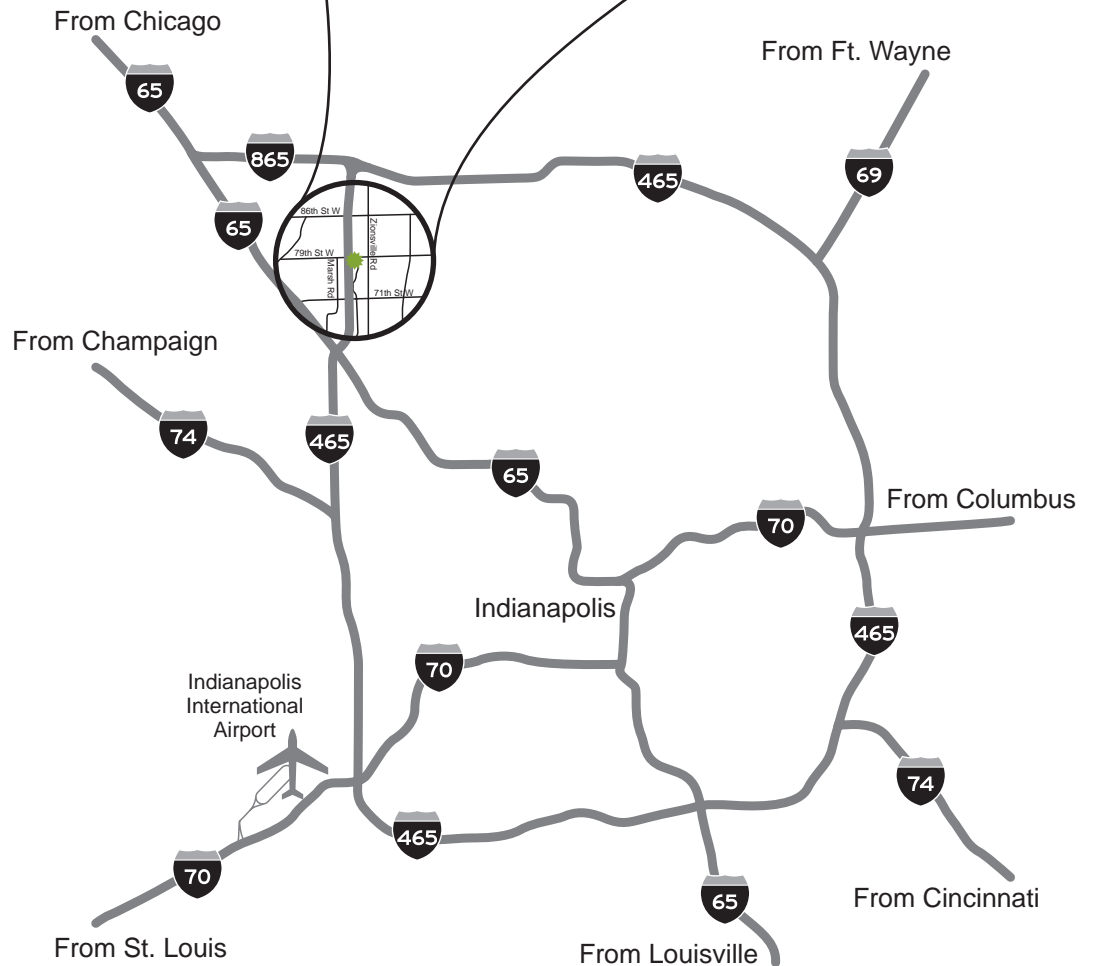

# Directions

**AIT Bioscience**

7840 Innovation Boulevard  
Indianapolis, IN 46278  
Phone: 317-715-8800  
[www.AITBioscience.com](http://www.AITBioscience.com)

## From Indianapolis International Airport

1. Head south west on Col. H. Weir Cook Memorial Drive 1.6 mi.
2. Slight left onto ramp to I-465 N 0.1 mi.
3. Keep left at the fork to continue toward I-465 N 0.5 mi.
4. Keep right at the fork, follow signs for I-465/I-74 2.8 mi.
5. Keep left at the fork, follow signs for I-465 N/I-74 W/Peoria and merge onto I-465 N 11.7 mi.
6. Take exit 21 for 71st St 0.2 mi.
7. Keep right at the fork to continue toward Woodland Dr 0.5 mi.
8. Turn left onto Woodland Dr 0.8 mi.
9. Turn left onto W 79th St 0.1 mi.
10. Take the 1st left onto Innovation Dr and immediately turn right into AIT Bioscience parking lot.

## From Chicago

1. I-65 South towards Indianapolis 138mi.
2. Take exit 124 for 71st St. 0.2 mi.
3. Turn left unto W 71st St. 1.0 mi.
4. Turn left onto Marsh Road 1.0 mi.
5. Turn right unto W 79th St. 0.4 mi.
6. Take the 1st right onto Innovation Dr and immediately turn right into AIT Bioscience parking lot.

## From Louisville

1. I-65 North toward Indianapolis 124 mi.
2. Take exit 123 merging onto I-465 N 1.2 mi.
4. Take exit 21 for 71st St 0.2 mi.
5. Keep right at the fork to continue toward Woodland Dr 0.5 mi.
6. Turn left onto Woodland Dr 0.8 mi.
7. Turn left onto W 79th St 0.1 mi.
8. Take the 1st left onto Innovation Dr and immediately turn right into AIT Bioscience parking lot.